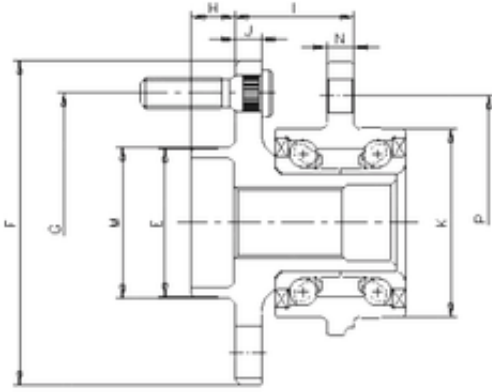

ASAHI FORGE OF AMERICA BEARING CORP.

ILJIN IJ123047 angular contact ball bearings

Bearing No. IJ123047

P	120,6 mm
I	51,3 mm
E	63,8 mm
F	144,5 mm
G	114,3 mm
H	17,7 mm
J	11 mm
K	89,7 mm
M	64,4 mm
N	15 mm
1	Wheel Bearing

IJ123047 Bearing 2D drawings and 3D CAD models