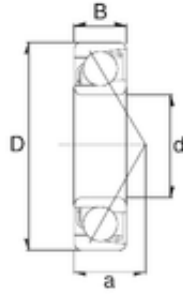

# ASAHI FORGE OF AMERICA BEARING CORP.

25 mm x 52 mm x 15 mm ZEN 7205B-2RS  
angular contact ball bearings

Bearing No. 7205B-2RS

Size	25x52x15 mm
Bore Diameter	25 mm
Outer Diameter	52 mm
Width	15 mm
d	25 mm
D	52 mm
B	15 mm
C	15 mm
Weight	0,12 Kg
Basic dynamic load rating (C)	16,4 kN
Basic static load rating (C0)	9,35 kN
(Grease) Lubrication Speed	11000 r/min

7205B-2RS Bearing 2D drawings and 3D CAD models