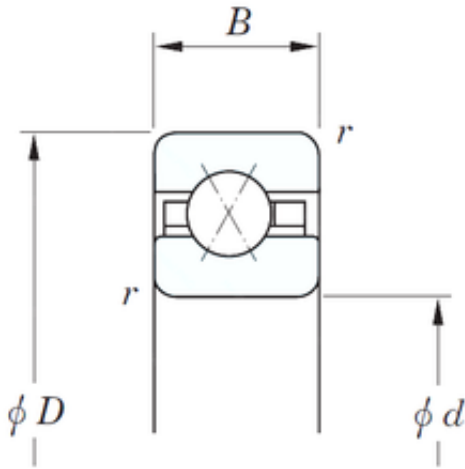

ASAHI FORGE OF AMERICA BEARING CORP.

127 mm x 177,8 mm x 25,4 mm KOYO
KGX050 angular contact ball bearings

Bearing No. KGX050

Size	127x177.8x25.4 mm
Bore Diameter	127 mm
Outer Diameter	177,8 mm
Width	25,4 mm
d	127 mm
D	177,8 mm
B	25,4 mm
C	25,4 mm
r	2 mm
Weight	1,95 Kg
Basic dynamic load rating (C)	40,3 kN
Bearing No.	KGX050
r(min)	2
Cr	40.3
C0r	40.7
Mass(kg)	1.95

KGX050 Bearing 2D drawings and 3D CAD models