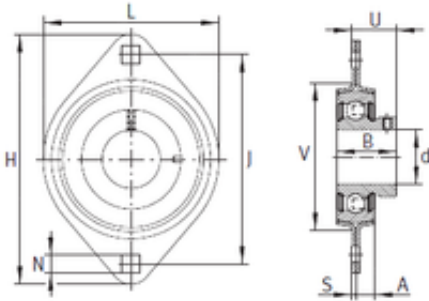

ASAHI FORGE OF AMERICA BEARING CORP.

INA RATY15 bearing units

Bearing No. RATY15

Bore Diameter	15 mm
d	15 mm
V	48 mm
U	18 mm
A	7 mm
B	22 mm
H	81 mm
J	63,5 mm
L	58,7 mm
N	7,1 mm
S	2 mm
Category	Bearings
Inventory	0.0
Manufacturer Name	SCHAEFFLER GROUP
Minimum Buy Quantity	N/A
Weight / Kilogram	0.137
Product Group	M06110

RATY15 Bearing 2D drawings and 3D CAD models