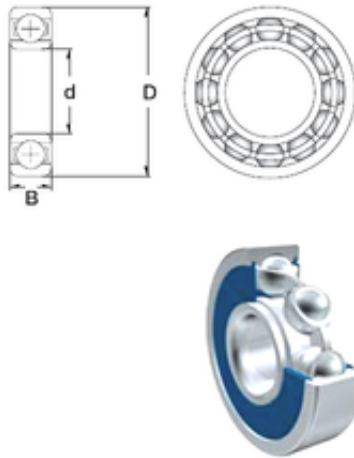

# ASAHI FORGE OF AMERICA BEARING CORP.

45 mm x 75 mm x 16 mm ZEN 6009-2RS deep groove ball bearings

Bearing No. 6009-2RS

Size	45x75x16 mm
Bore Diameter	45 mm
Outer Diameter	75 mm
Width	16 mm
d	45 mm
D	75 mm
B	16 mm
C	16 mm
Weight	0,241 Kg
Basic dynamic load rating (C)	20,9 kN
Basic static load rating (C0)	15,2 kN

6009-2RS Bearing 2D drawings and 3D CAD models