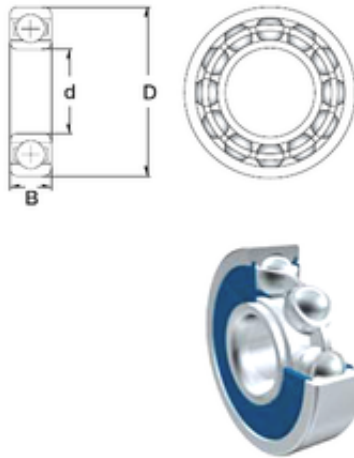

ASAHI FORGE OF AMERICA BEARING CORP.

20 mm x 72 mm x 19 mm ZEN 6404-2RS deep groove ball bearings

Bearing No. 6404-2RS

Size	20x72x19 mm
Bore Diameter	20 mm
Outer Diameter	72 mm
Width	19 mm
d	20 mm
D	72 mm
B	19 mm
C	19 mm
Weight	0,4 Kg
Basic dynamic load rating (C)	30,7 kN
Basic static load rating (C0)	15 kN

6404-2RS Bearing 2D drawings and 3D CAD models