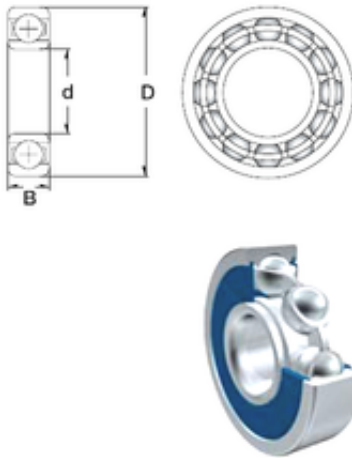

ASAHI FORGE OF AMERICA BEARING CORP.

20 mm x 72 mm x 19 mm ZEN 6404-2RS dark trough ball bearings

Bearing No. 6404-2RS

Size	20x72x19 mm
Bore Diameter	20 mm
Outer Diameter	72 mm
Width	19 mm
d	20 mm
D	72 mm
B	19 mm
C	19 mm
Weight	0,4 Kg
Basic dynamic load rating (C)	30,7 kN
Basic static load rating (C0)	15 kN

6404-2RS Bearing 2D drawings and 3D CAD models